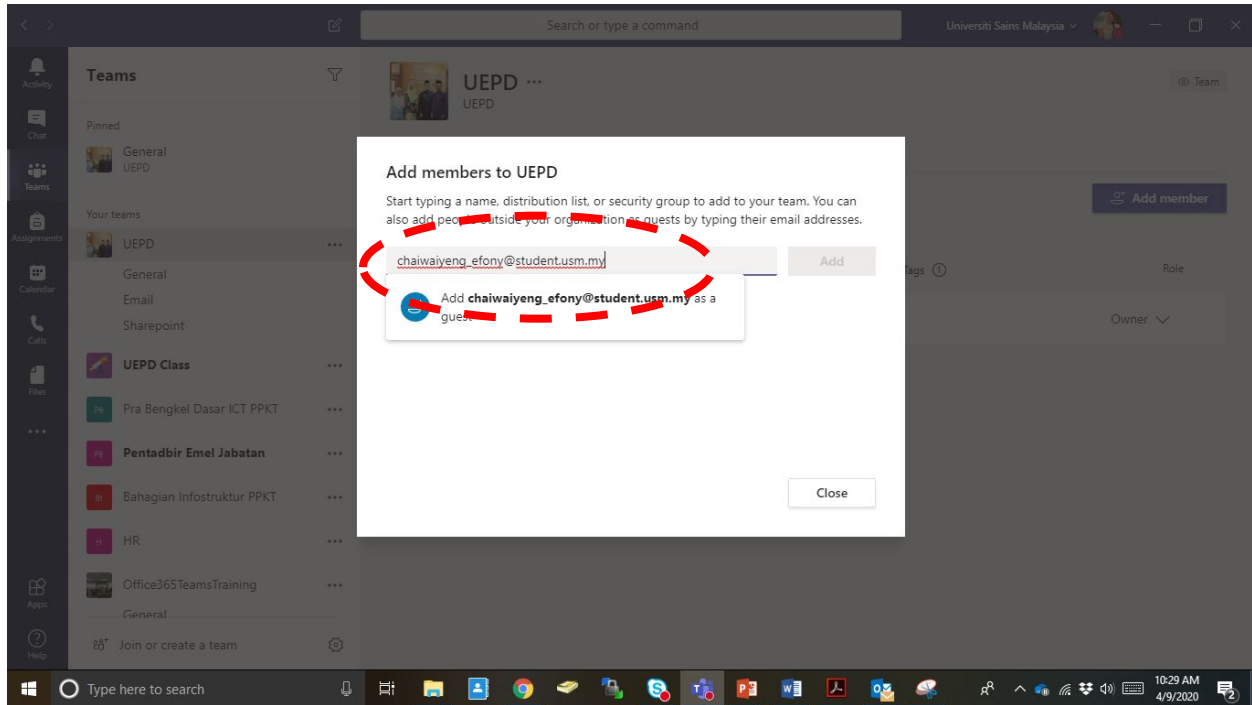

STEP 5:

Choose '...' ellipsis

STEP 6:

Choose 'Add member'

STEP 7:

Type in guest's email address and click 'Add'

STEP 8:

Click Close

STEP 9:
Choose

UEPD

Members Pending Requests Channels Settings Analytics Apps

This team has guests.

Search for members

Owners (1)

Name	Title	Location	Tags	Role
Zaiyana Mohamed ...				Owner

Members and guests (4)