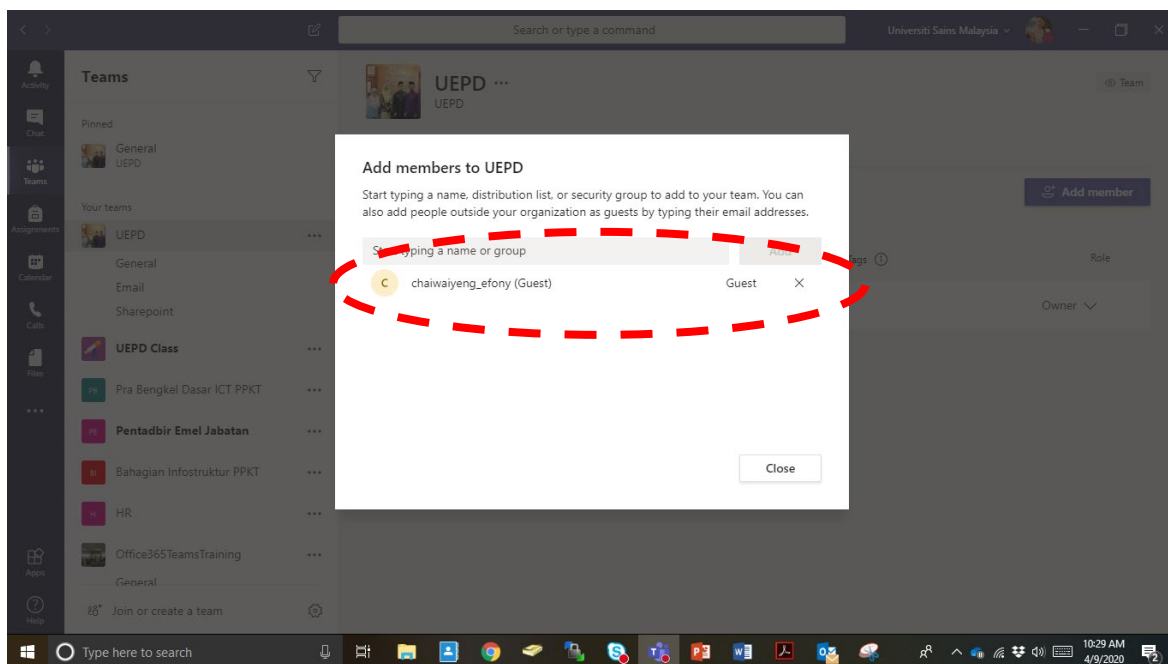

STEP 5:

Choose '...' ellipsis

STEP 6:

Choose 'Add member'

STEP 7:

Type in guest's email address and click 'Add'

STEP 8:

Click Close

STEP 9:
Choose

UEPD

Members Pending Requests Channels Settings Analytics Apps

This team has guests.

Search for members

Owners (1)

Name	Title	Location	Tags	Role
Zaiyana Mohamed ...				Owner

Members and guests (4)