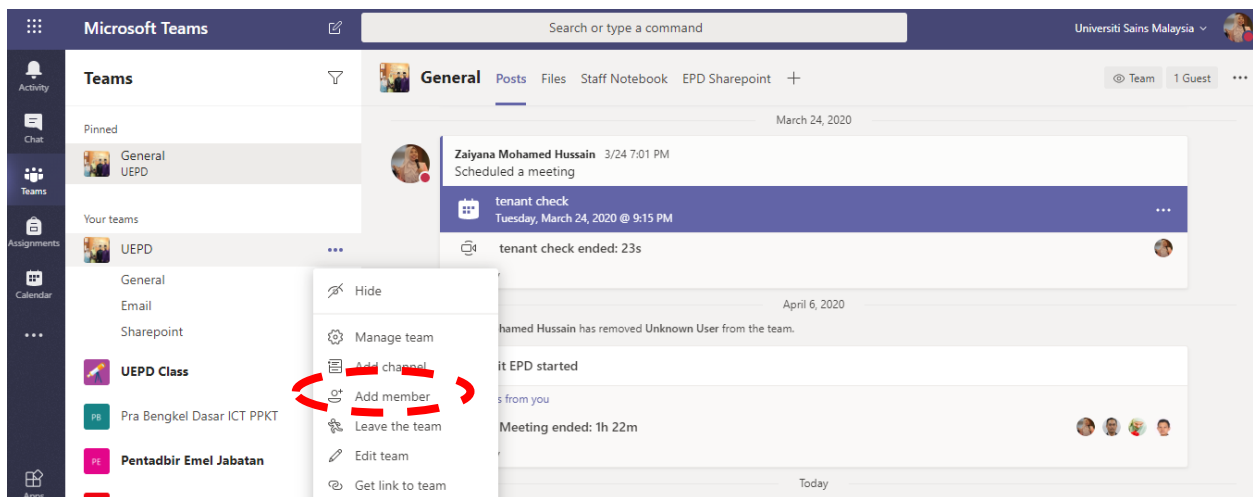

STEP 1:

Login to email account at <https://owa.usm.my>

STEP 2:

Fill in your email address

STEP 3:

STEP 3:

Fill in your password.

STEP 4: Choose 'Teams'

STEP 5:

Choose '...' ellipsis

STEP 6:

Choose 'Add member'

STEP 7:

Type in guest's email address and click 'Add'

STEP 8:

Click Close